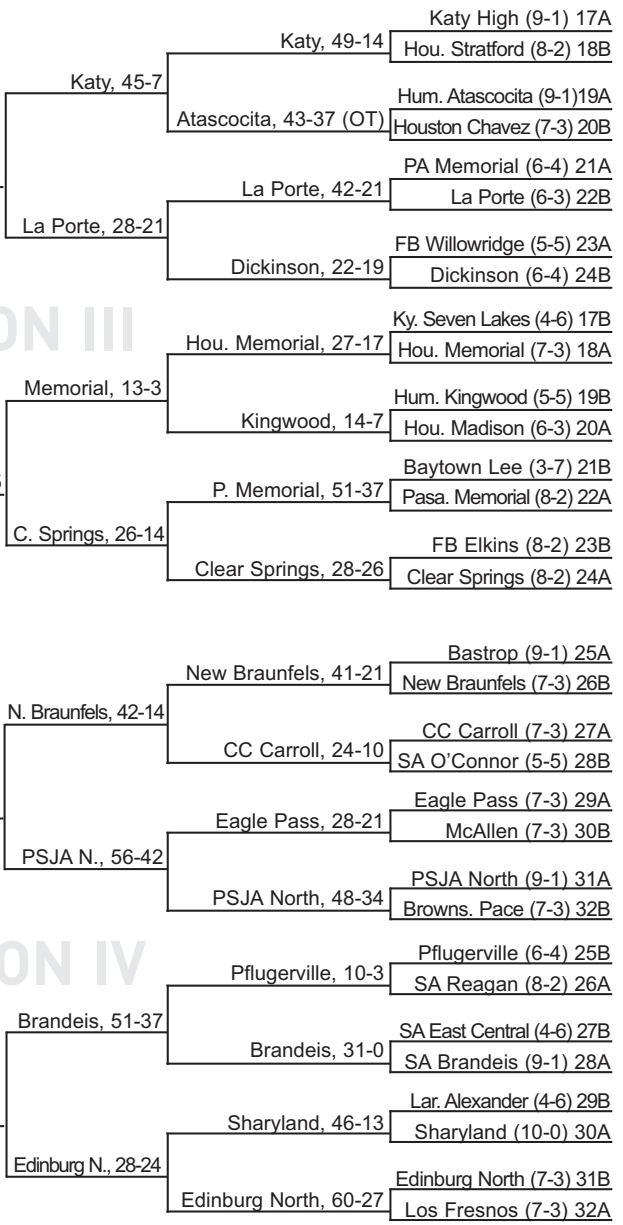

# CLASS 5A DIVISION II PLAYOFFS

REGION I

REGION III

REGION II

REGION IV

- 1A EP Coronado (10-0)
- 2B Midland Lee (6-4) EP Coronado, 49-27
- 3A Abilene (9-0)
- 4B Arlington Lamar (6-4) Abilene, 42-10
- 5A Grapevine (6-4)
- 6B FM Marcus (6-3) Marcus, 48-18
- 7A Cedar Hill (10-0)
- 8B Plano West (5-5) Cedar Hill, 31-22
- 1B EP Montwood (7-3)
- 2A Amarillo (8-2) EP Montwood, 19-14
- 3B N. Richland Hills (6-4)
- 4A Arlington Bowie (8-2) Bowie, 42-30
- 5B Coll. Heritage (7-3)
- 6A South. Carroll (9-1) S. Carroll, 55-7
- 7B Irving Nimitz (7-3)
- 8A Allen (9-1) Allen, 35-0
- 9A Lake Highlands (8-2)
- 10B North Garland (6-4) Lake Highlands, 49-28
- 11A John Tyler (9-1)
- 12B Copperas Cove (8-2) John Tyler, 49-21
- 13A Klein Collins (10-0)
- 14B Oak Ridge (5-5) Klein Collins, 44-7
- 15A Cypress Creek (9-1)
- 16B Leander (7-3) Leander, 39-35
- 9B Richardson (6-4)
- 10A South Garland (6-3) South Garland, 31-7
- 11B Mesquite Horn (6-4)
- 12A Belton (9-1) Belton, 45-38 (OT)
- 13B Klein (7-3)
- 14A Lufkin (8-2) Klein, 27-21
- 15B Cypress Ridge (6-4)
- 16A Cedar Park (7-3) Cy Ridge, 39-36

Abilene, 35-7

**Abilene**  
**Klein**

**Abilene, 29-21**

**STATE FINAL**

**Katy, 14-6**

**ABILENE, 28-17**

**STATE CHAMPION**

Katy, 38-21

**Katy**  
**New Braunfels**

Katy, 37-3  
La Porte, 28-21  
C. Springs, 41-35  
C. Springs, 26-14

N. Braunfels, 62-21  
Brandeis, 51-14

Katy High (9-1) 17A  
Hou. Stratford (8-2) 18B

Katy, 45-7  
Atascocita, 43-37 (OT)

Hum. Atascocita (9-1) 19A  
Houston Chavez (7-3) 20B

La Porte, 42-21  
Dickinson, 22-19

PA Memorial (6-4) 21A  
La Porte (6-3) 22B

Hou. Memorial, 27-17  
Kingwood, 14-7

Ky. Seven Lakes (4-6) 17B  
Hou. Memorial (7-3) 18A