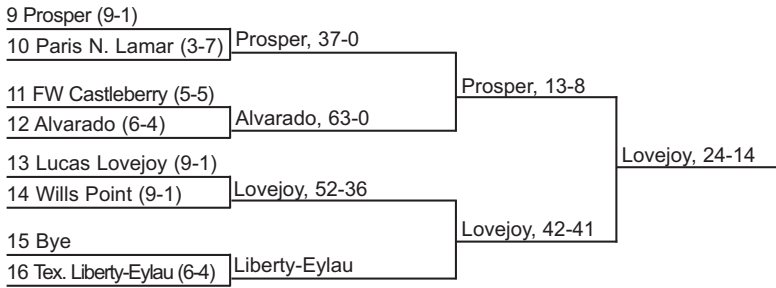

STATE CHAMPION