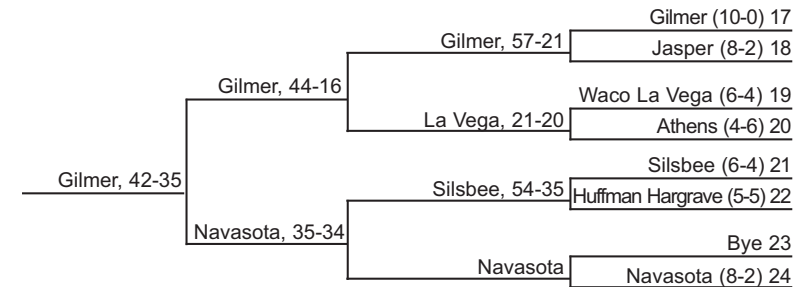

BI-DISTRICT AREA REGIONALS QUARTERS

REGION I

CLASS 3A DIVISION I PLAYOFFS

QUARTERS REGIONALS AREA BI-DISTRICT

REGION III

Abilene Wylie, 31-27

STATE FINAL

Gilmer, 42-36

GILMER, 43-26

STATE CHAMPION

REGION II

REGION IV