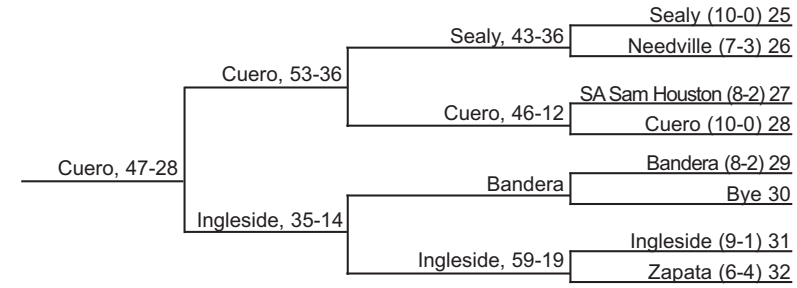

BI-DISTRICT AREA REGIONALS QUARTERS

REGION I

CLASS 3A DIVISION I PLAYOFFS

QUARTERS REGIONALS AREA BI-DISTRICT

REGION III

Abilene Wylie, 31-27

STATE FINAL

Gilmer, 42-36

GILMER, 43-26

STATE CHAMPION

REGION II

REGION IV