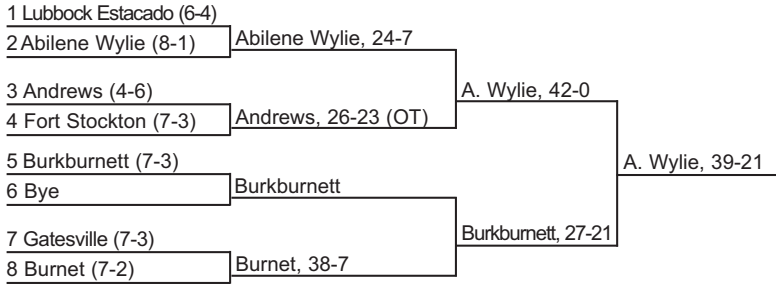

BI-DISTRICT AREA REGIONALS QUARTERS

REGION I

CLASS 3A DIVISION I PLAYOFFS

QUARTERS REGIONALS AREA BI-DISTRICT

REGION III

Abilene Wylie, 31-27

STATE FINAL

Gilmer, 42-36