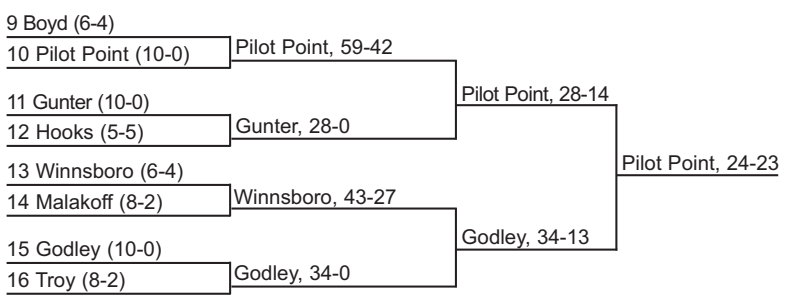

# CLASS 2A DIVISION I PLAYOFFS

QUARTERS

REGIONALS

AREA

BI-DISTRICT

## REGION I

## REGION III

PILOT POINT, 35-18  
STATE CHAMPION