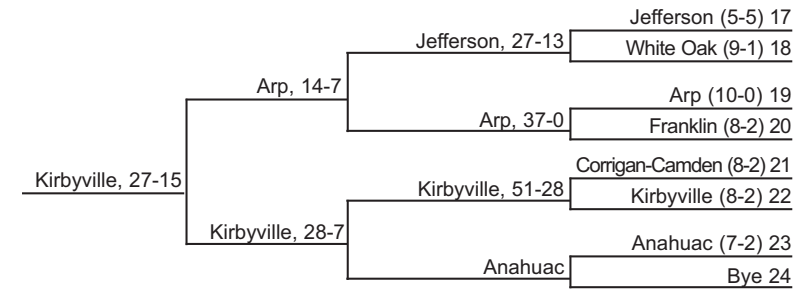

BI-DISTRICT

AREA

REGIONALS

QUARTERS

# CLASS 2A DIVISION I PLAYOFFS

QUARTERS

REGIONALS

AREA

BI-DISTRICT

## REGION I

## REGION III

PILOT POINT, 35-18  
STATE CHAMPION