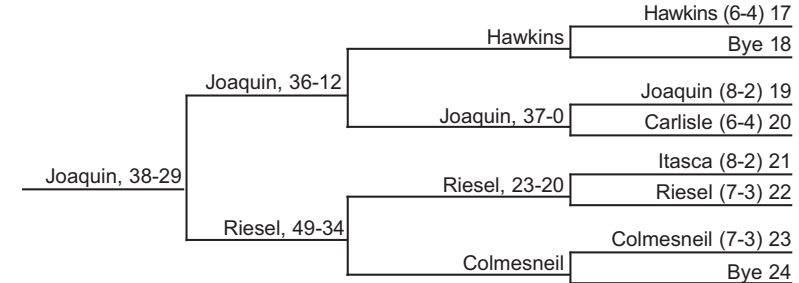

BI-DISTRICT

AREA

REGIONALS

QUARTERS

CLASS 1A DIVISION I PLAYOFFS

QUARTERS

REGIONALS

AREA

BI-DISTRICT

REGION I

REGION III

GOLDTHWAITE, 29-25

STATE CHAMPION

REGION II

REGION IV