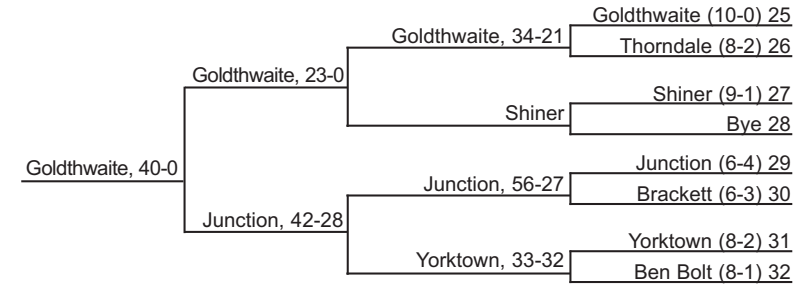

BI-DISTRICT

AREA

REGIONALS

QUARTERS

CLASS 1A DIVISION I PLAYOFFS

QUARTERS

REGIONALS

AREA

BI-DISTRICT

REGION I

REGION III

GOLDTHWAITE, 29-25

STATE CHAMPION

REGION II

REGION IV