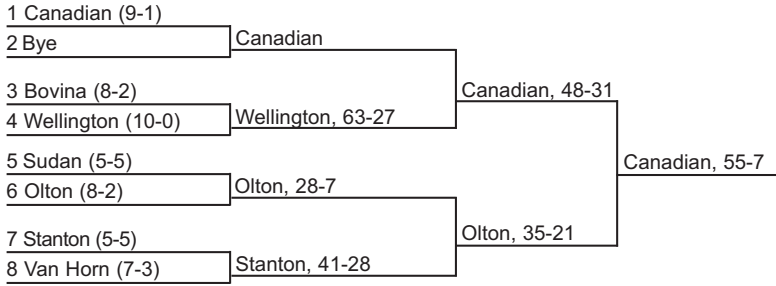

BI-DISTRICT

AREA

REGIONALS

QUARTERS

CLASS 1A DIVISION I PLAYOFFS

QUARTERS

REGIONALS

AREA

BI-DISTRICT

REGION I

REGION III

GOLDTHWAITE, 29-25

STATE CHAMPION

REGION II

REGION IV