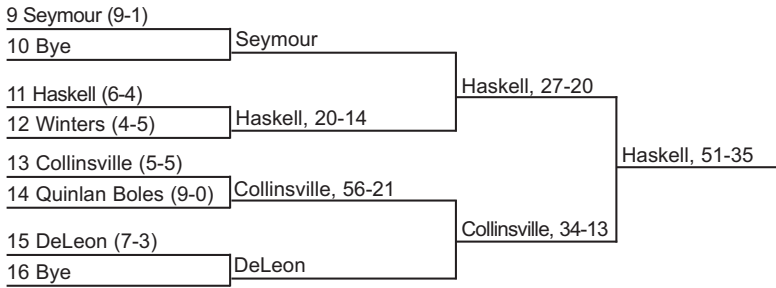

BI-DISTRICT

REGION I

REGION III

GOLDTHWAITE, 29-25

STATE CHAMPION

REGION II

REGION IV